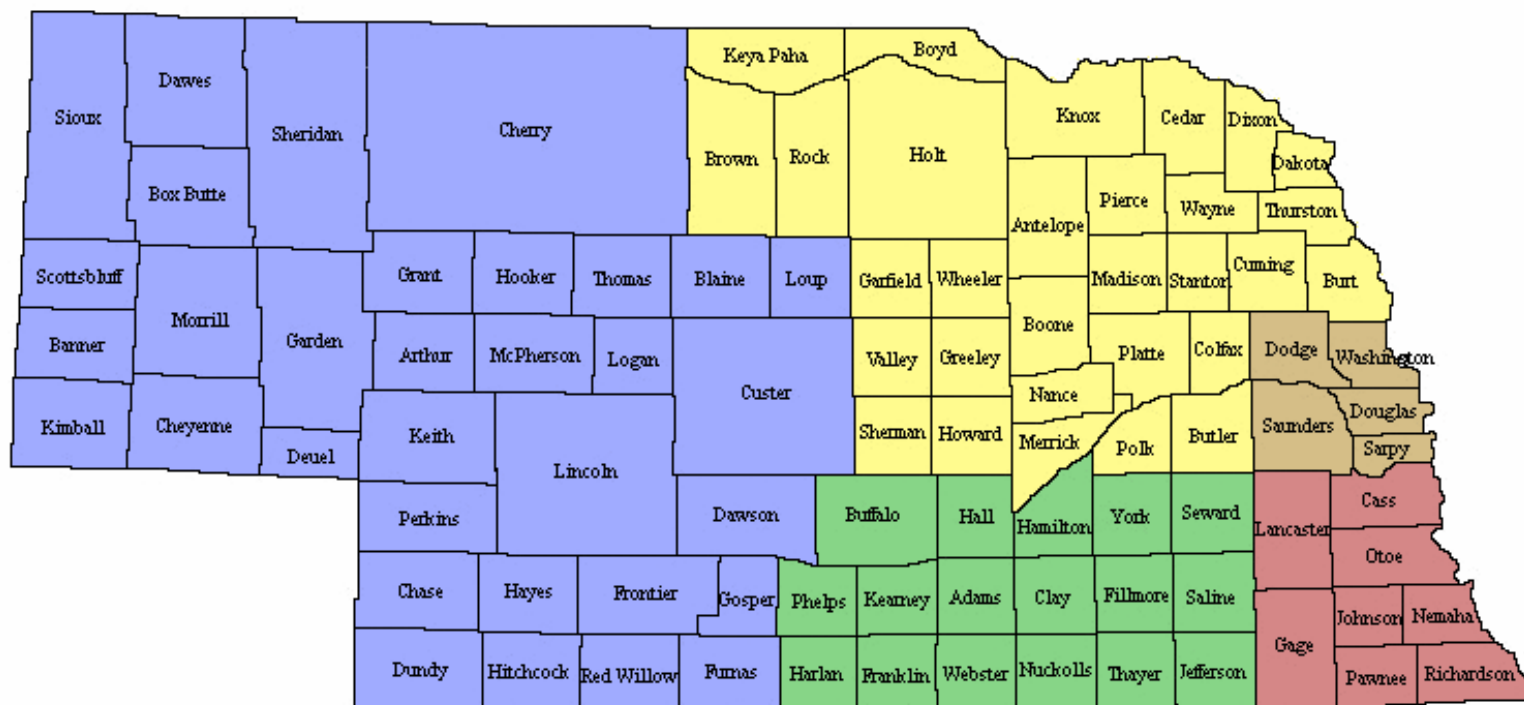

Nebraska District Dietetic Associations by Nebraska Counties

Central Nebraska District Dietetic Association

Lincoln District Dietetic Association

North East District Dietetic Association

Omaha District Dietetic Association

West Central District Dietetic Association